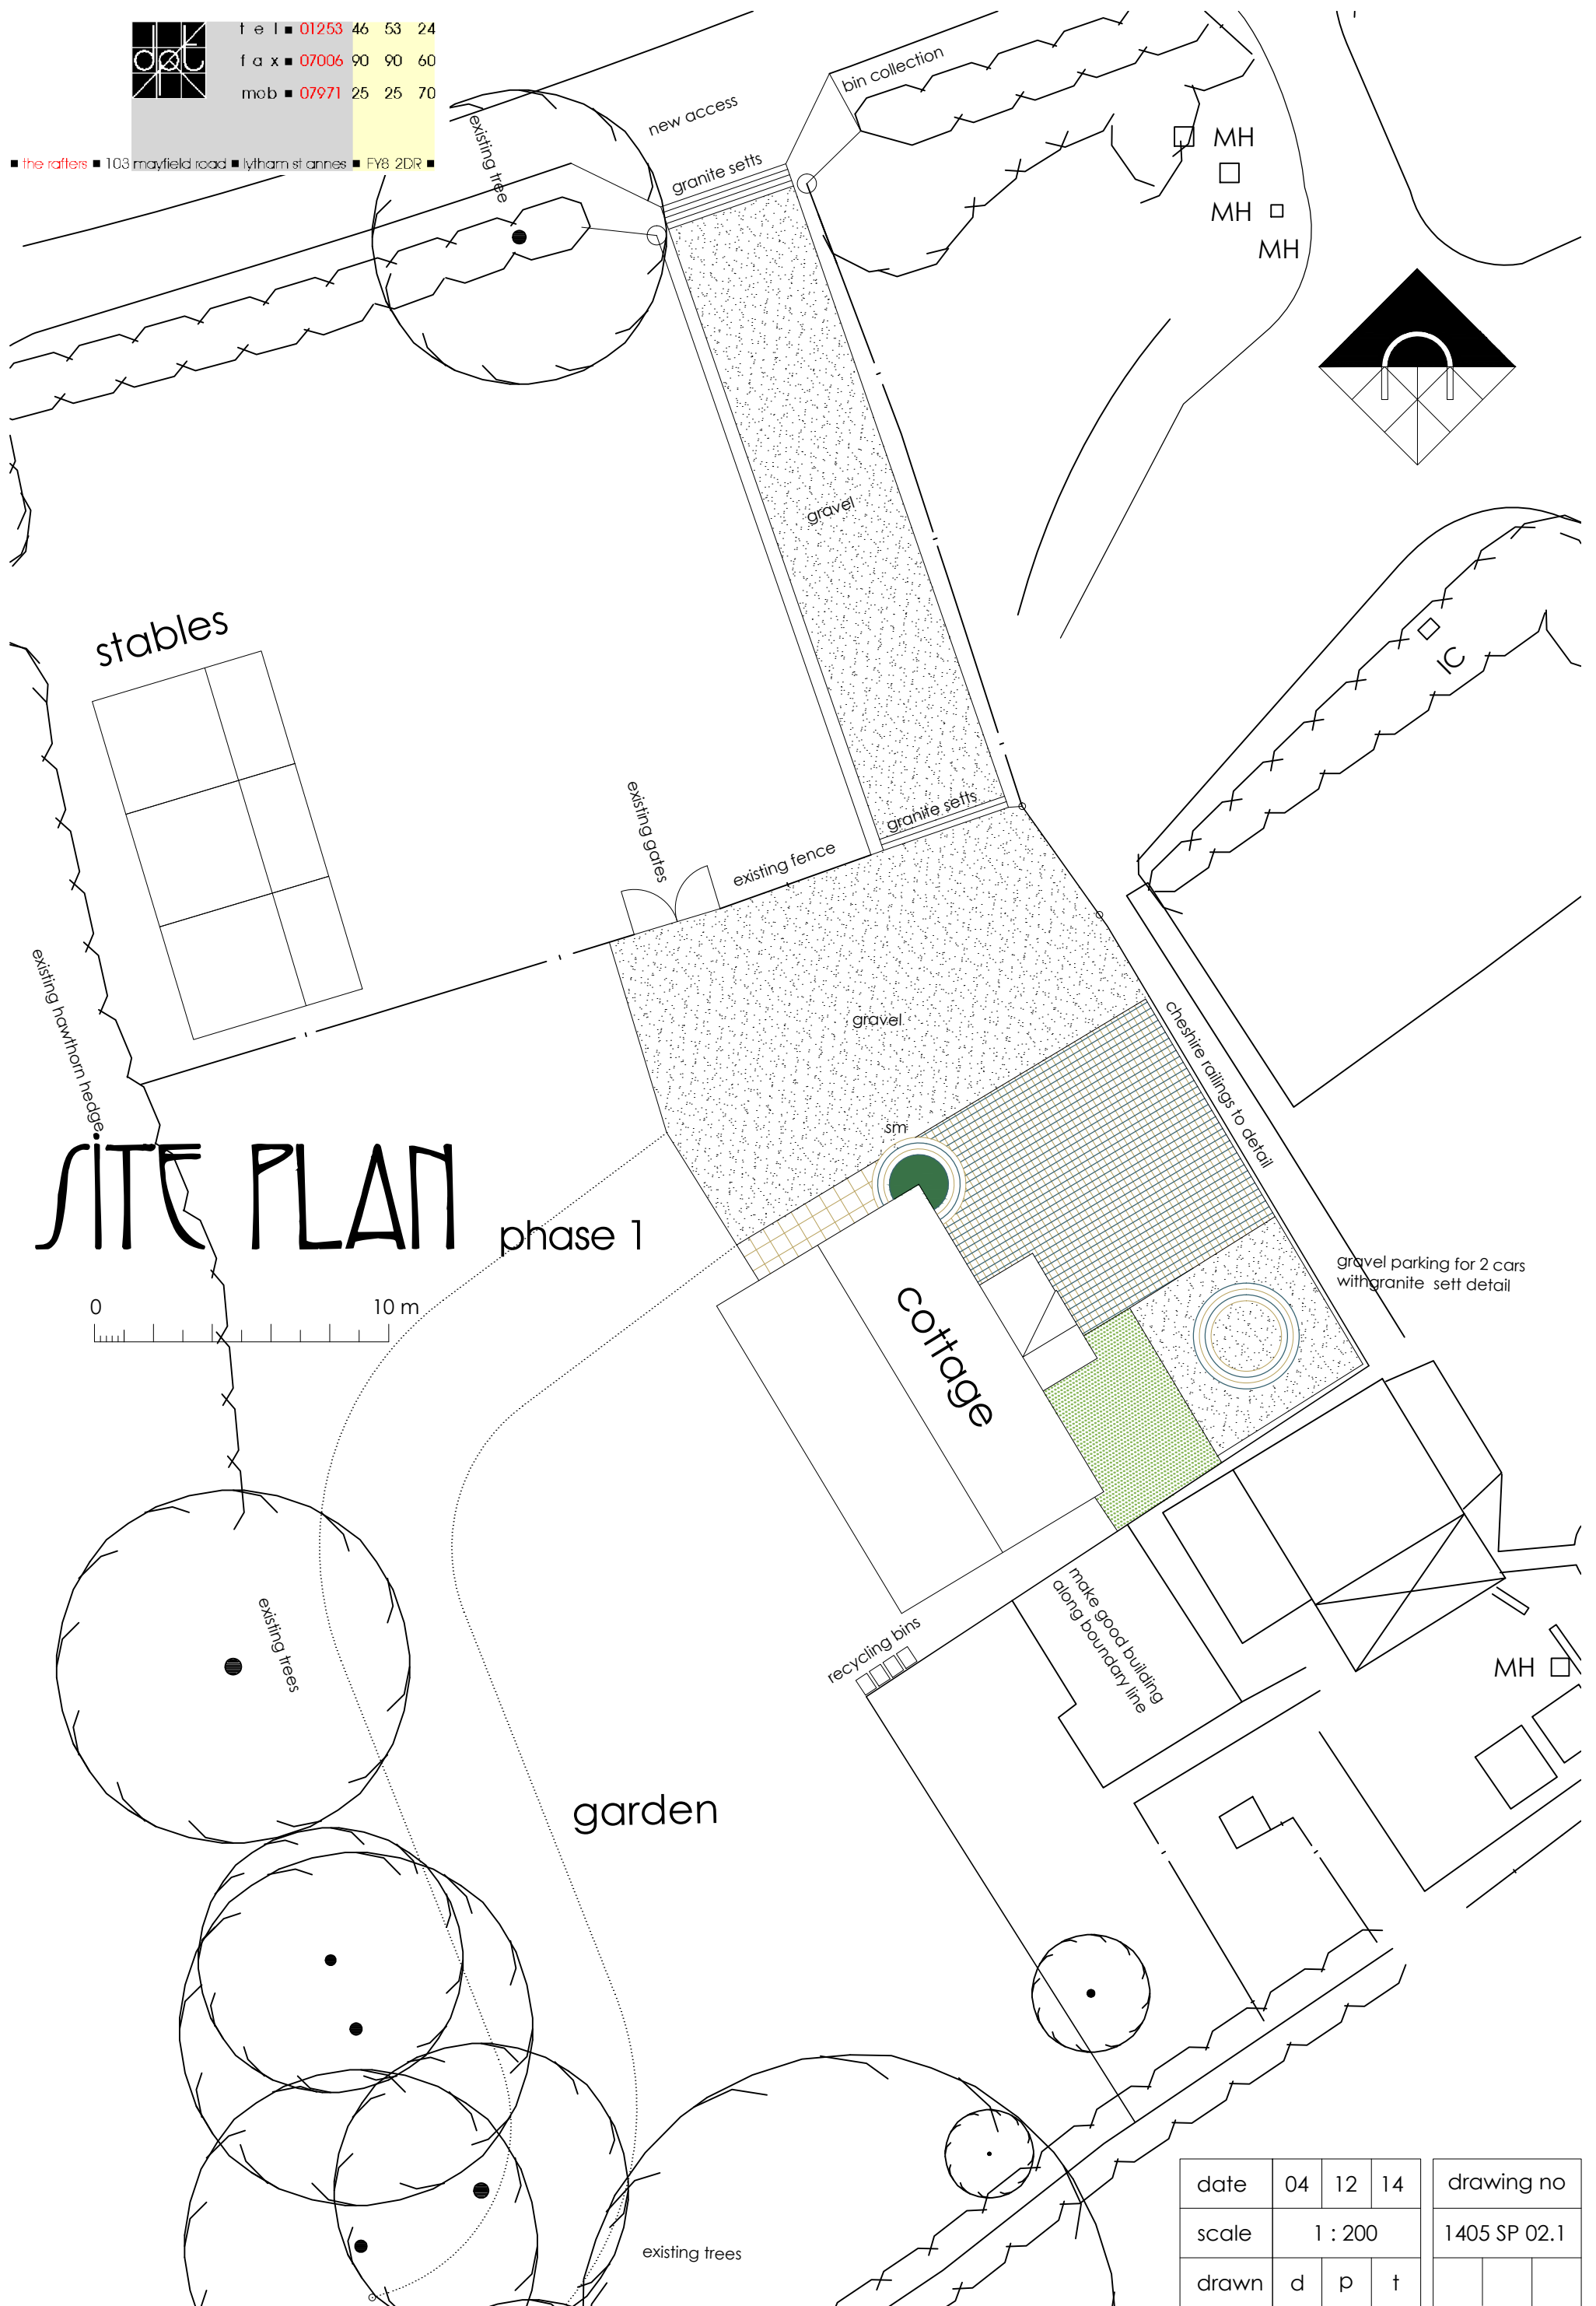

# SITE PLAN

phase 1

date	04	12	14	drawing no
scale	1 : 200			1405 SP 02.1
drawn	d	p	t	